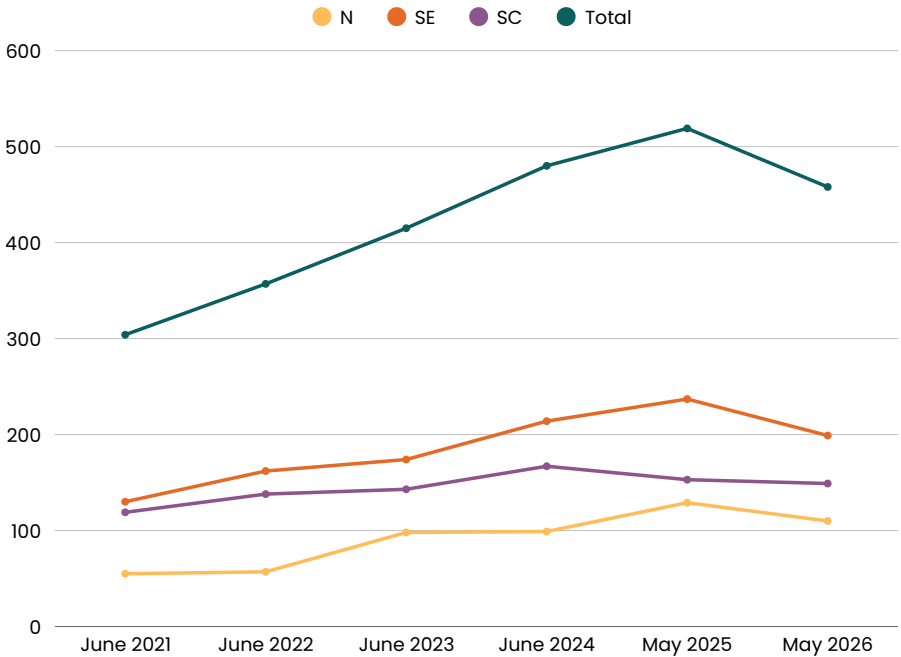

WVA has shown an increase in membership by 50% in the past five fiscal years. Trends in membership renewals and expirations most often correlate to calls for art for the Biennial and the Perspectives exhibitions.