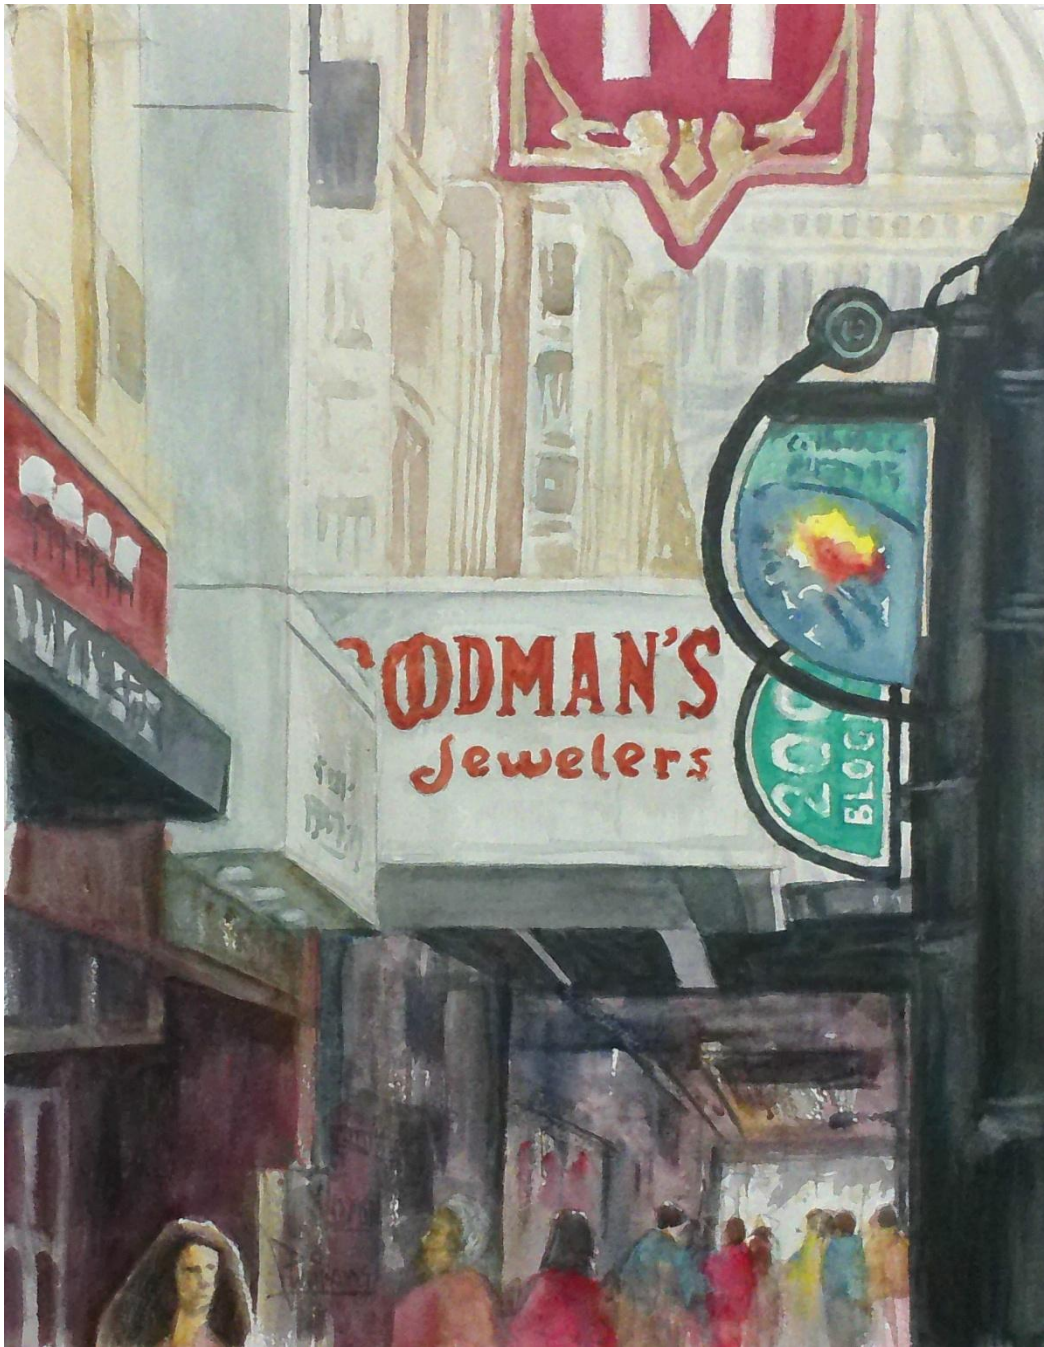

Mickey's Again

watercolor 14 x 11 \$525

David O Williams Madison

<http://www.williamswatercolors.com>

Foot Traffic

watercolor 18 x 14 \$700

Barbara M Wilson Janesville

<http://www.barbarawilsonart.com/>