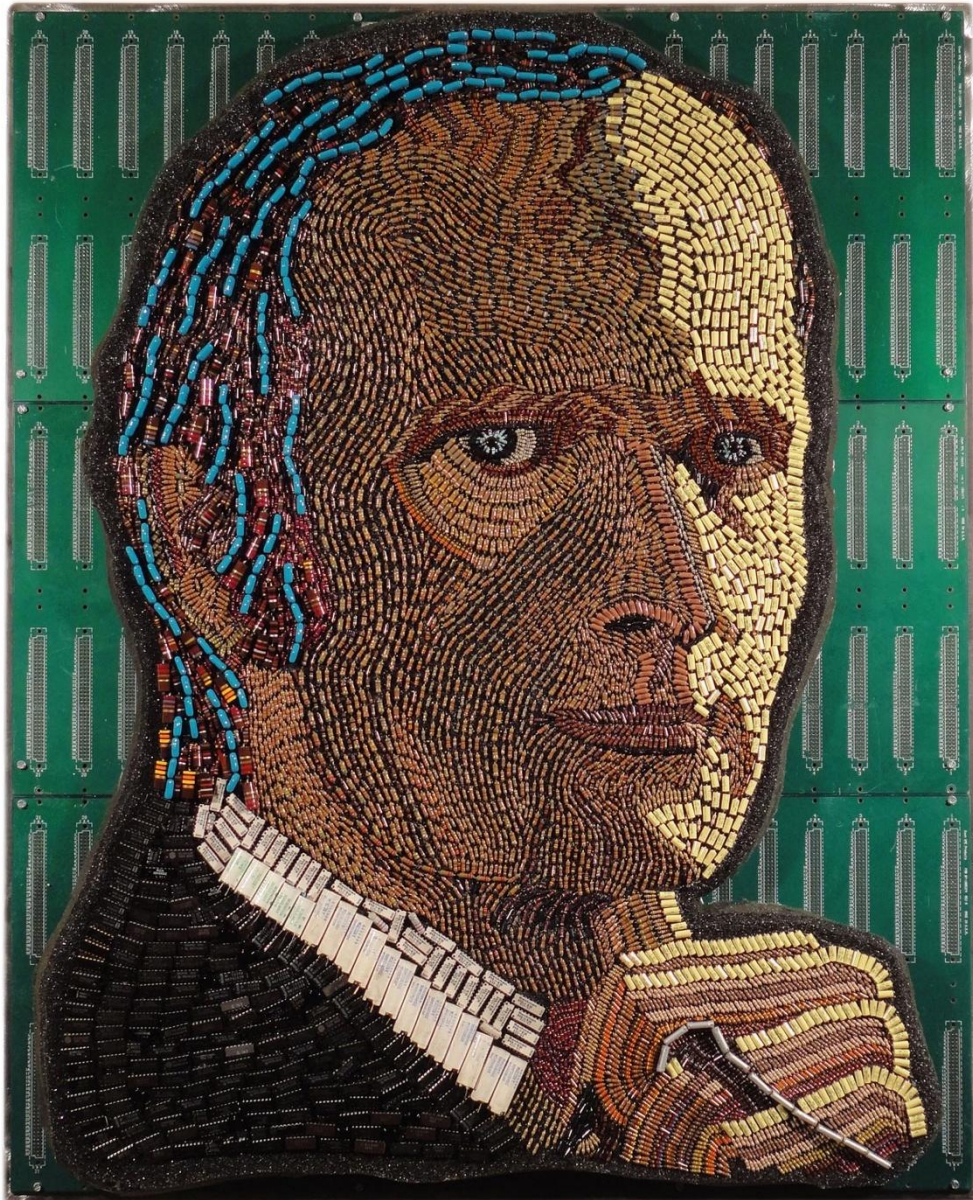

Chris G Murphy Madison

<http://www.myowndevices.art>

Schrieffer

polyurethane, electronics 36 x 30 $3500