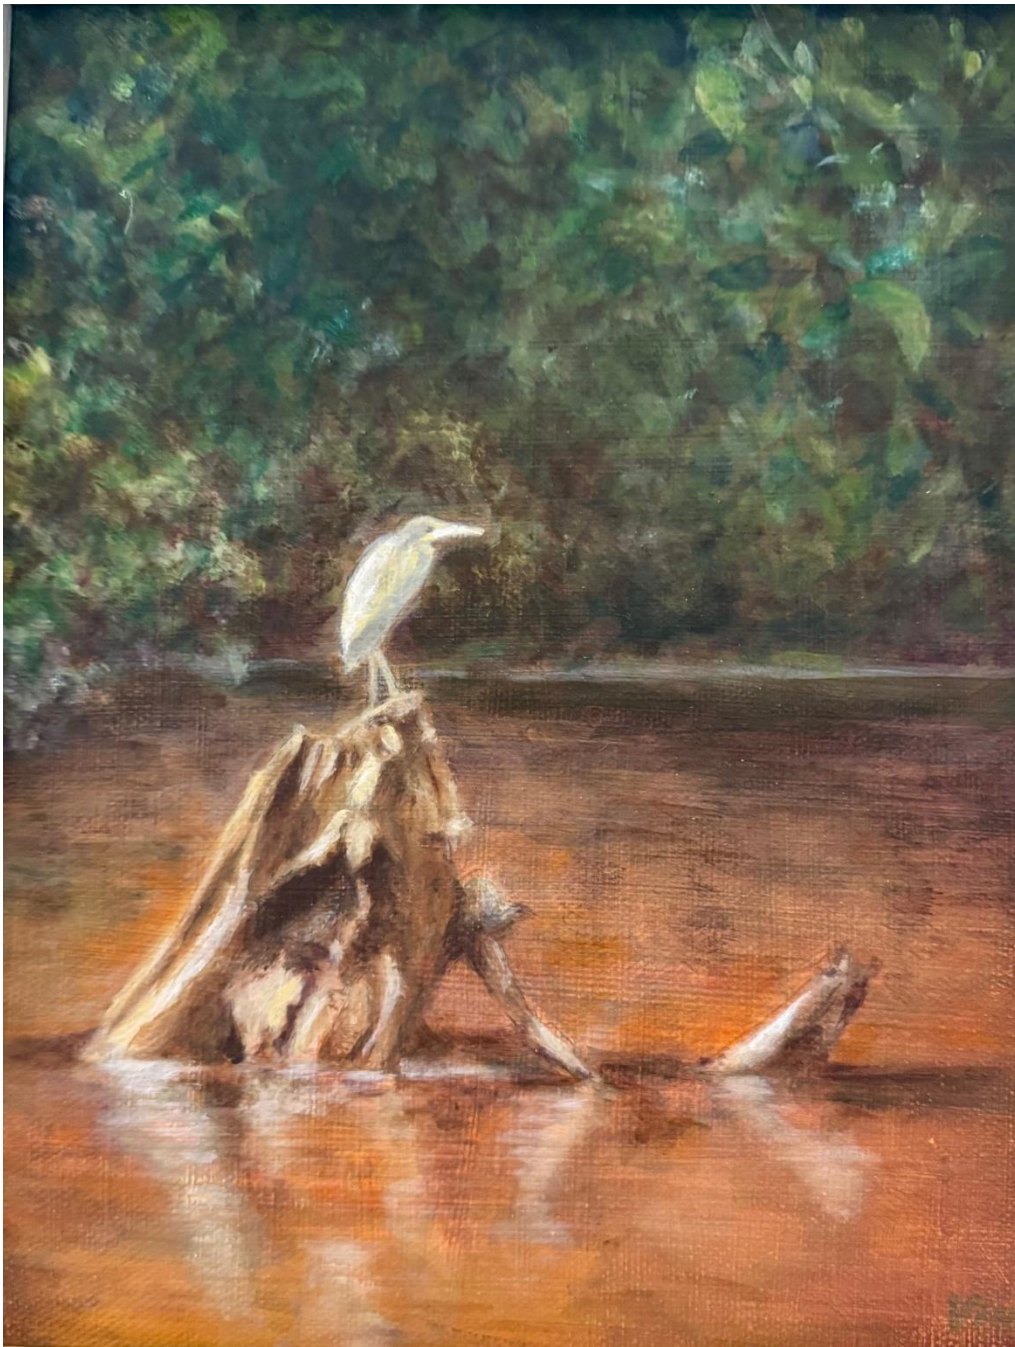

Self-Portrait: Studio Space

Oil on Canvas 72 x 54 NFS

Barbara M Wilson Janesville

<http://www.barbarawilsonart.com/>

Bucko

Oil on Canvas 72 x 54 NFS

Vina Yang Madison

<http://www.artbyvinayang.com>

River Scenery

Oil 10 x 8 \$250

Vina Yang Madison

<http://www.artbyvinayang.com>

River Side

Oil 10 x 8 \$225

Ray Zovar Stoughton

<http://www.zovar.com>