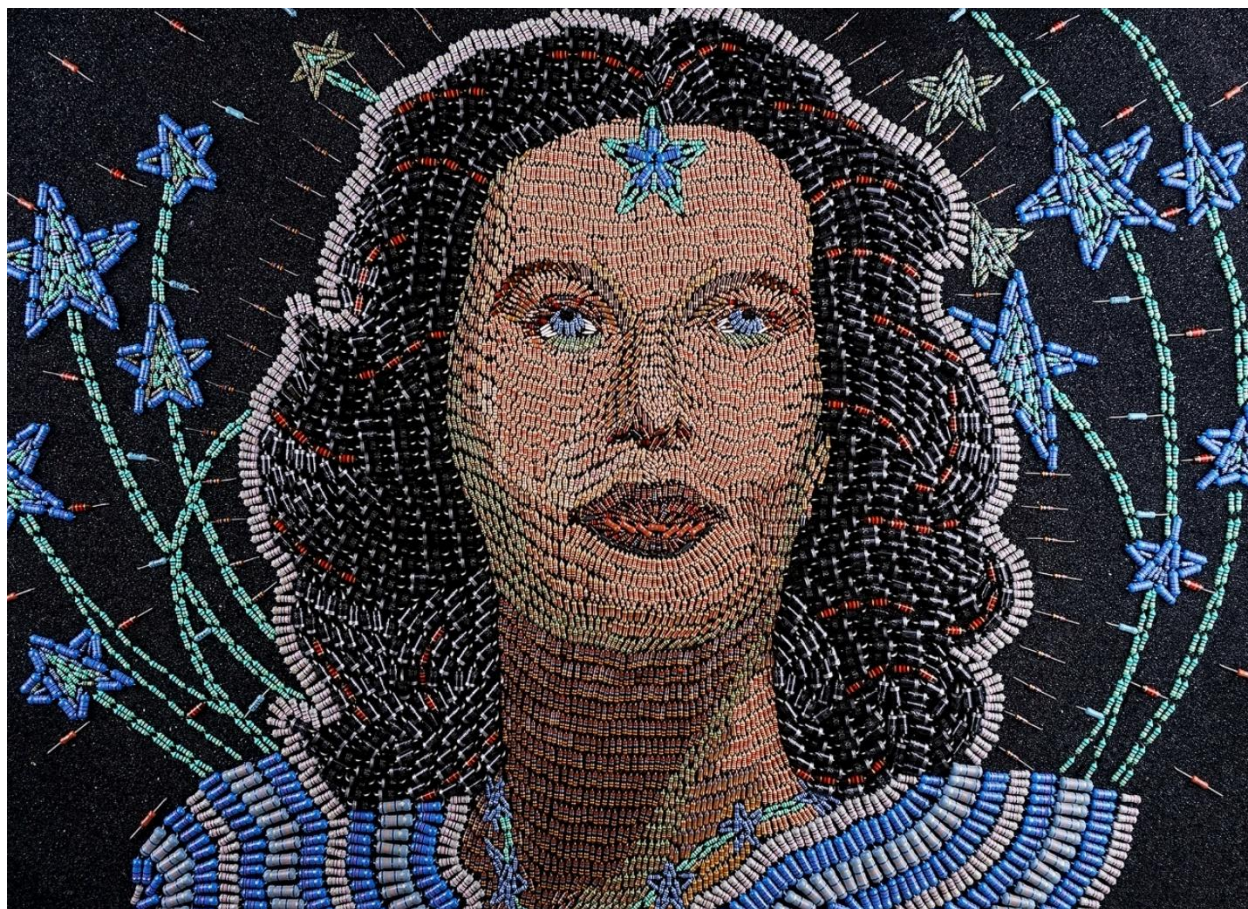

Chris G Murphy Madison

<http://www.myowndevices.art>

Hedy Lamarr

polyurethane, electronics 21 x 30 $2500