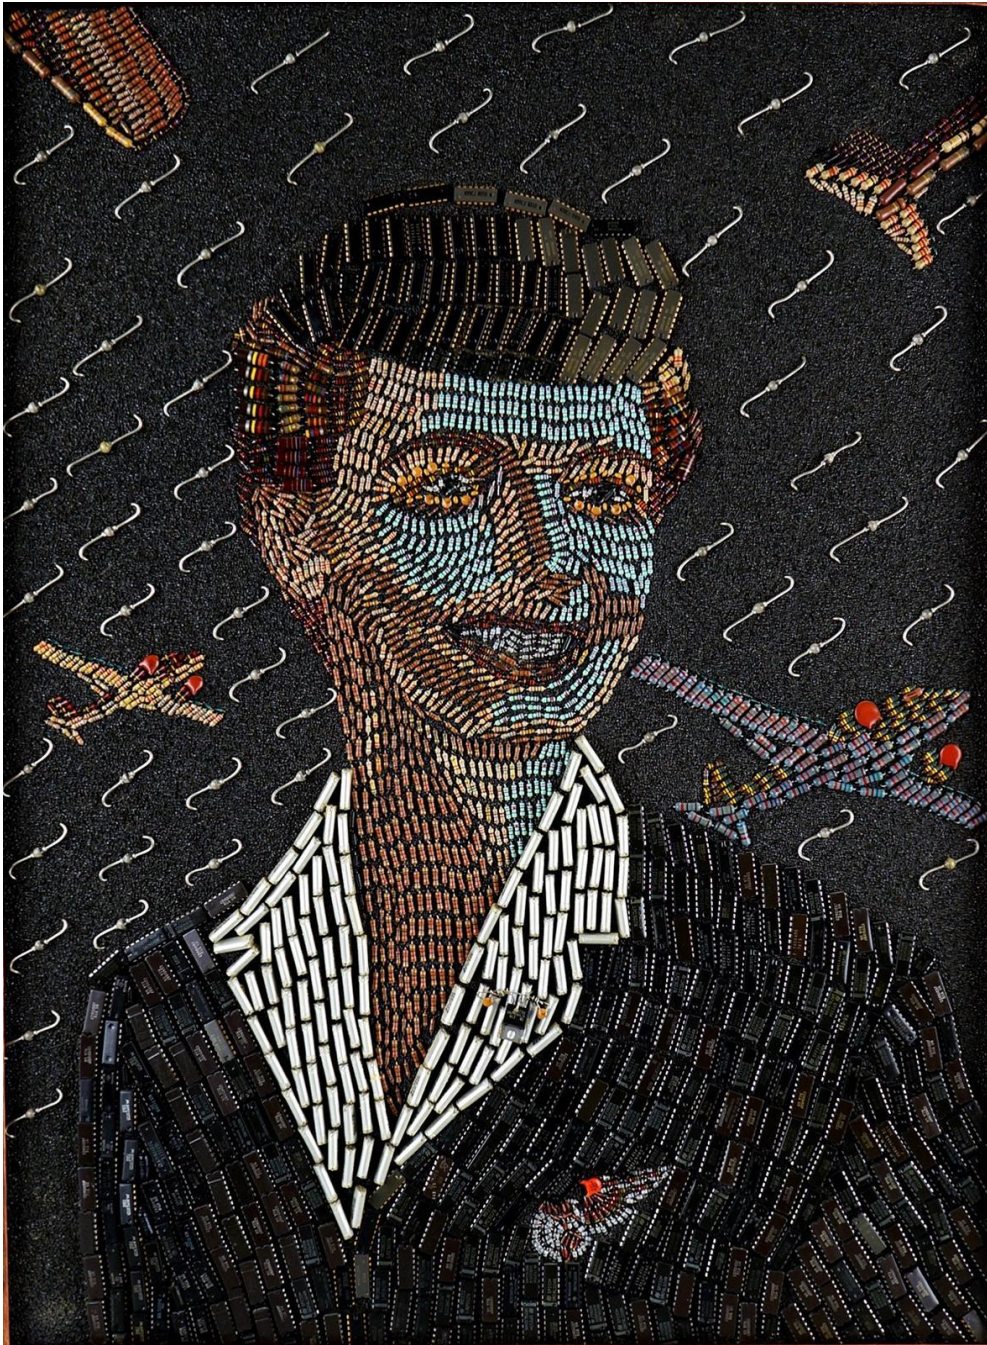

Chris Murphy madison

www.myowndevices.art

Gloria

mixed electronics , copper 23 x 17 (artwork) 24 x 18 (framed) NFS