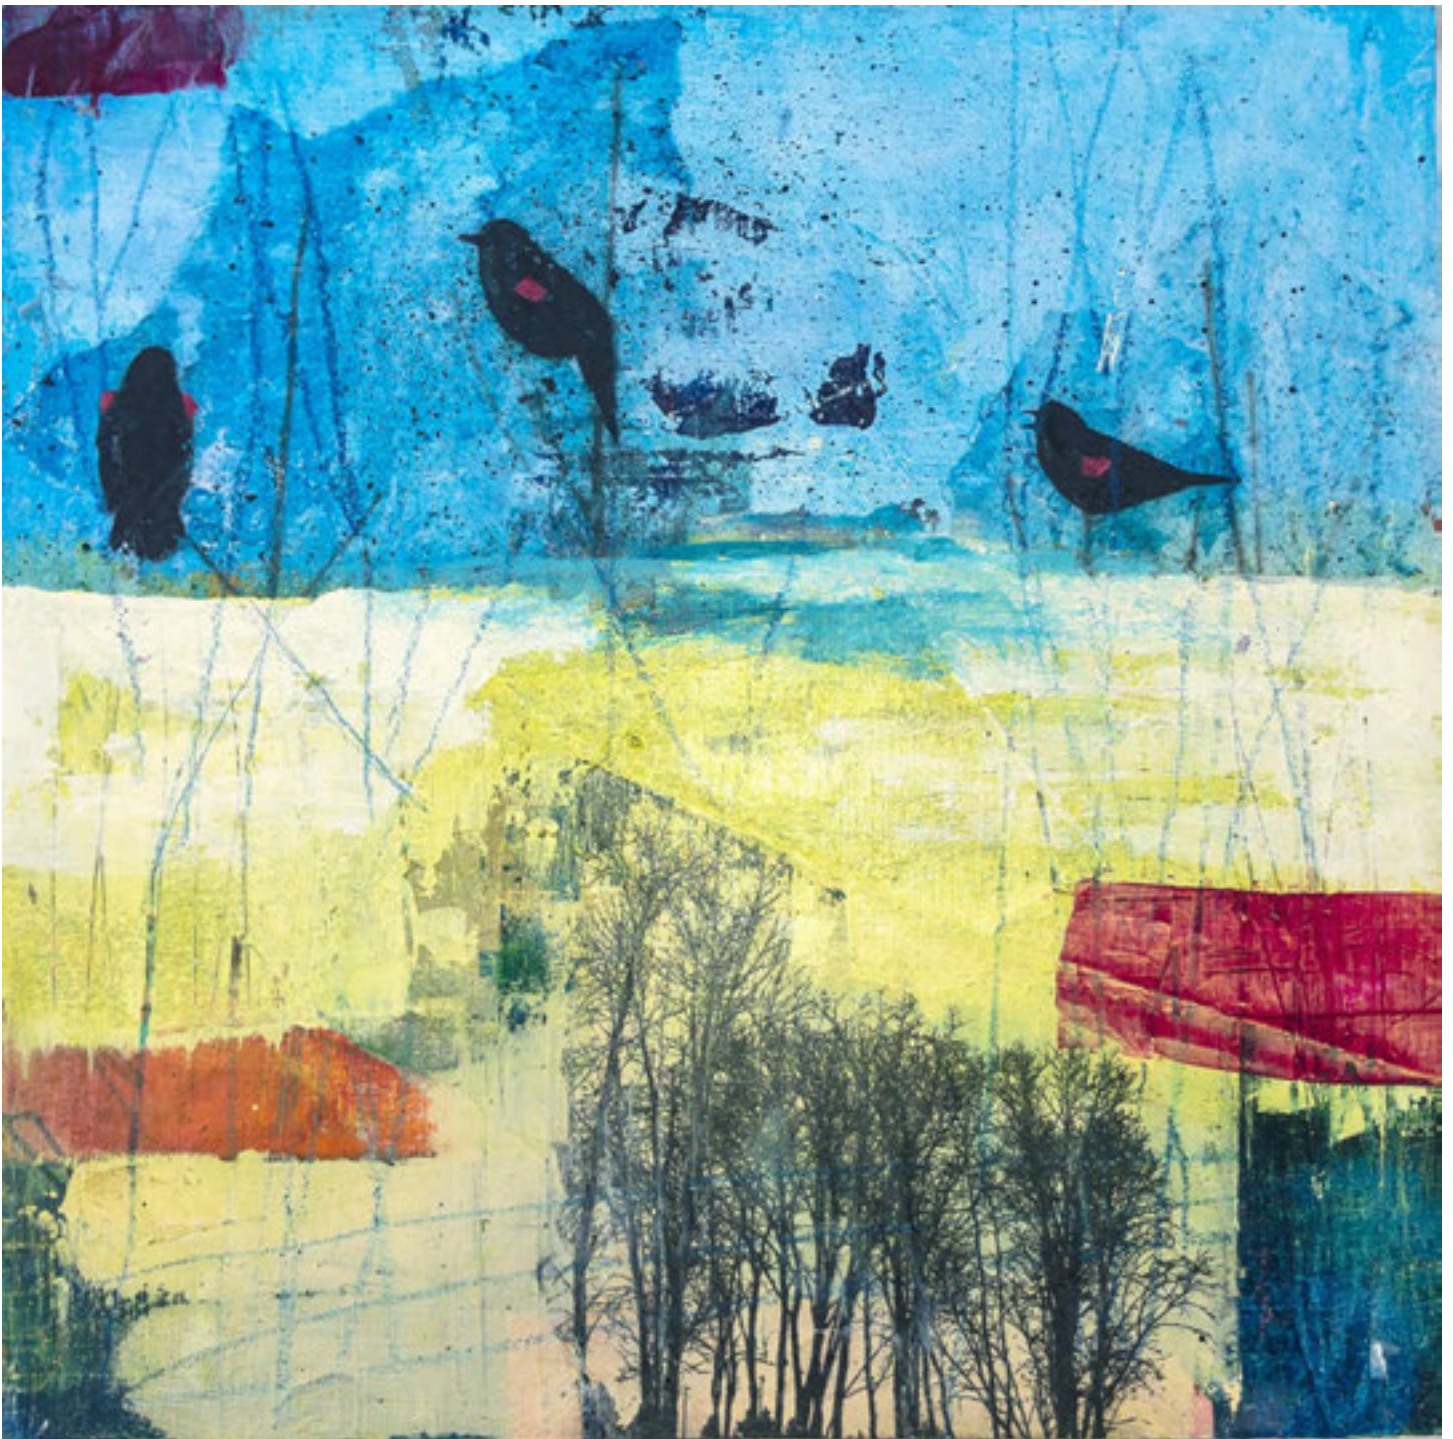

## Snow Pack

12 x 16 oil on panel \$750

Roann Mathias

[www.roannmathias.com](http://www.roannmathias.com)

Blackbirds at Twilight

12 x 12 Acrylic on Wood Panel \$350