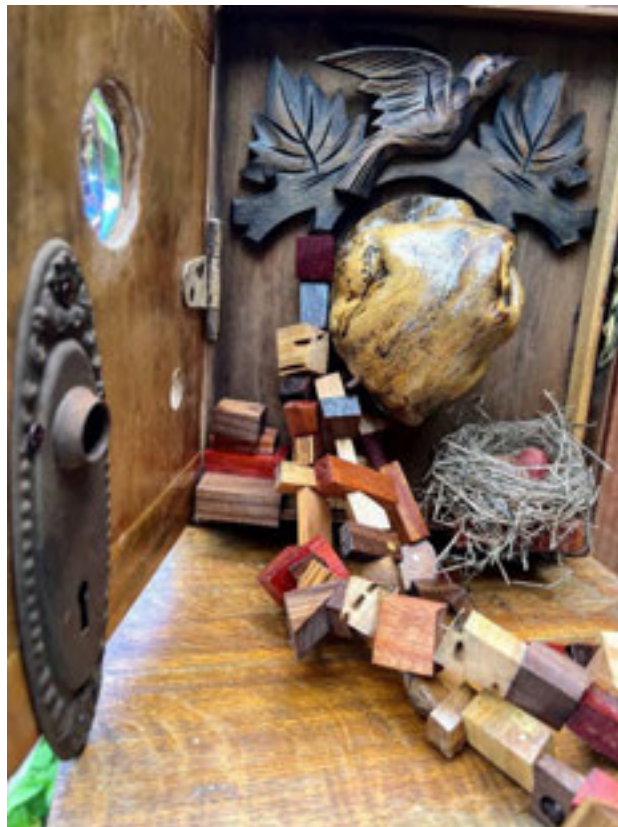

Cyndie Rauls

www.wanderbrookglen.com

Petrichor

16 x 16 x 13 Sculpture/assemblage - Up-cycled wood objects and scraps $900